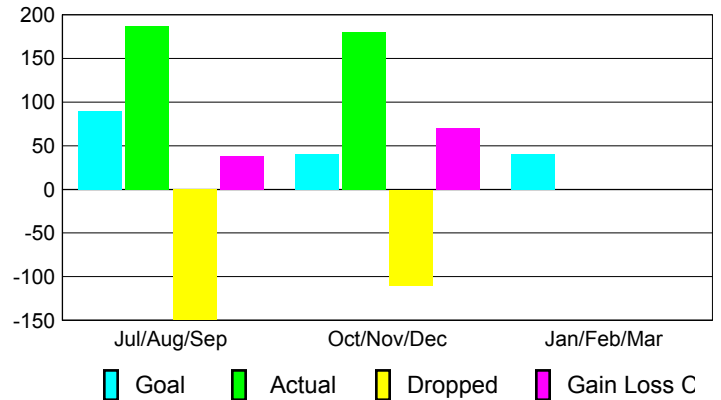

Club Results 2012-2013

Goal, New, Dropped, Gain/Loss

Comparison of Club Gain/Loss

Current Year Compared to the Previous Year

YTD Status Quo Clubs 2012-2013

Status Quo Clubs Compared to Status Quo Members

MEMBERSHIP

Membership Results
2012-2013

Membership
2011-2012

Month	Net Memb Goal	Actual New Memb	Actual Dropped Memb	Gain/Loss of Memb	Gain/Loss of Memb
Jul/Aug/Sep	90	187	-149	38	104
Oct/Nov/Dec	40	180	-110	70	-10
Jan/Feb/Mar	40				48
Totals	170	367	-259	108	142

Membership Results 2012-2013

Goal, New, Dropped, Gain/Loss

Comparison of Membership Gain/Loss

Current Year Compared to the Previous Year

Gender Comparison 2012-2013

Jul/Aug/Sep

Oct/Nov/Dec

Jan/Feb/Mar