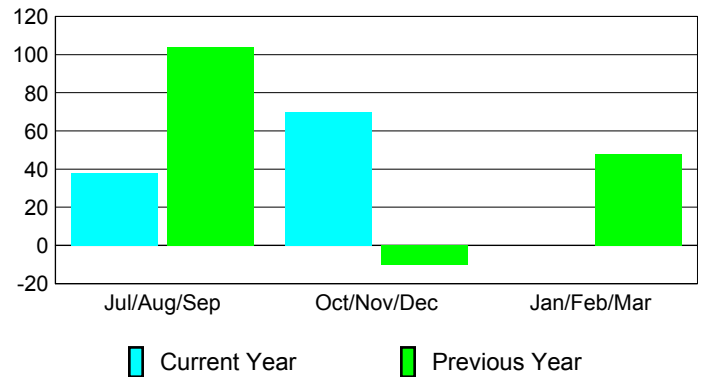

Membership Results
2012-2013

Membership
2011-2012

Month	Net Memb Goal	Actual New Memb	Actual Dropped Memb	Gain/Loss of Memb	Gain/Loss of Memb
Jul/Aug/Sep	90	187	-149	38	104
Oct/Nov/Dec	40	180	-110	70	-10
Jan/Feb/Mar	40				48
Totals	170	367	-259	108	142

Membership Results 2012-2013

Goal, New, Dropped, Gain/Loss

Comparison of Membership Gain/Loss

Current Year Compared to the Previous Year

Gender Comparison 2012-2013

Jul/Aug/Sep

Oct/Nov/Dec

Jan/Feb/Mar