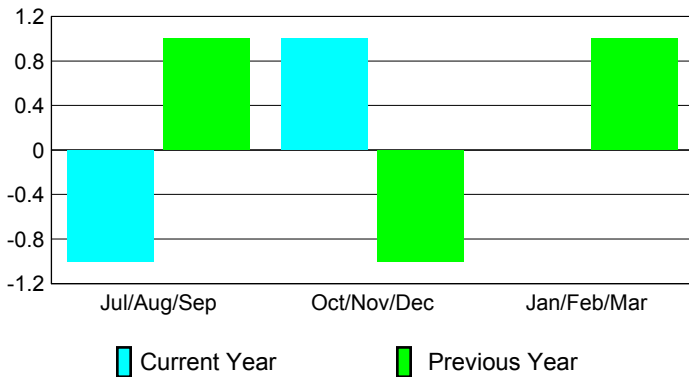

2012-2013 GMT Reports for District (or Undistricted) **District 323A2**

GMT: KAMLESH JAIN

Location: INDIA

GMT CA: 6

CLUBS

Club Results
2012-2013

Clubs
2011-2012

Month	New Club Goal	Actual New Clubs	Actual Dropped Clubs	Gain/Loss of Clubs	Gain/Loss of Clubs
Jul/Aug/Sep	2	0	-1	-1	1
Oct/Nov/Dec	1	1	0	1	-1
Jan/Feb/Mar	1				1
Totals	4	1	-1	0	1

Club Results 2012-2013

Goal, New, Dropped, Gain/Loss

Comparison of Club Gain/Loss

Current Year Compared to the Previous Year

YTD Status Quo Clubs 2012-2013

Status Quo Clubs Compared to Status Quo Members

MEMBERSHIP