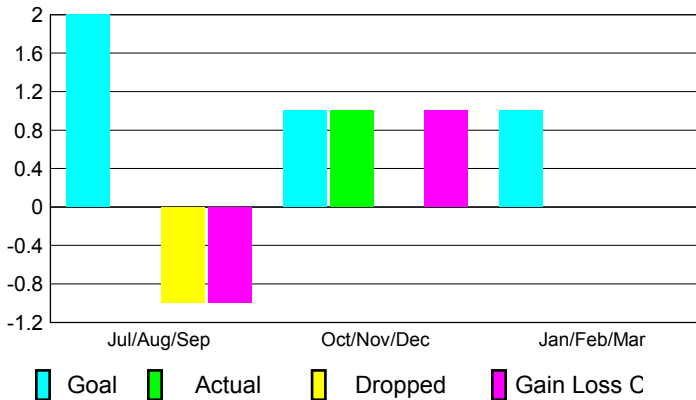

2012-2013 GMT Reports for District (or Undistricted) **District 323A2**

GMT: KAMLESH JAIN

Location: INDIA

GMT CA: 6

CLUBS

Club Results
2012-2013

Clubs
2011-2012

Month	New Club Goal	Actual New Clubs	Actual Dropped Clubs	Gain/Loss of Clubs	Gain/Loss of Clubs
Jul/Aug/Sep	2	0	-1	-1	1
Oct/Nov/Dec	1	1	0	1	-1
Jan/Feb/Mar	1				1
Totals	4	1	-1	0	1

Club Results 2012-2013

Goal, New, Dropped, Gain/Loss

Comparison of Club Gain/Loss

Current Year Compared to the Previous Year

YTD Status Quo Clubs 2012-2013

Status Quo Clubs Compared to Status Quo Members

MEMBERSHIP