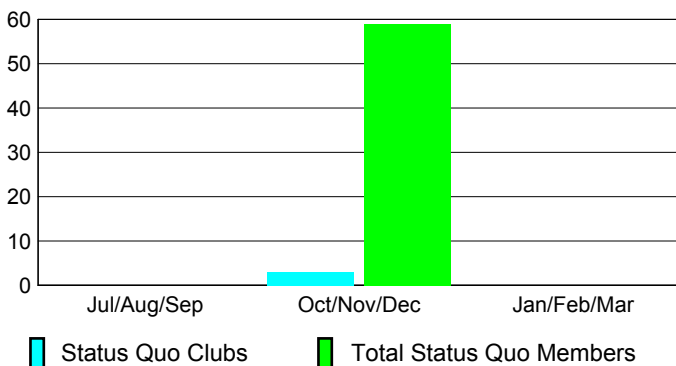

Club Results 2012-2013

Goal, New, Dropped, Gain/Loss

Comparison of Club Gain/Loss

Current Year Compared to the Previous Year

YTD Status Quo Clubs 2012-2013

Status Quo Clubs Compared to Status Quo Members

MEMBERSHIP

Membership Results
2012-2013

Membership
2011-2012

Month	Net Memb Goal	Actual New Memb	Actual Dropped Memb	Gain/Loss of Memb	Gain/Loss of Memb
Jul/Aug/Sep	90	187	-149	38	104
Oct/Nov/Dec	40	180	-110	70	-10
Jan/Feb/Mar	40				48
Totals	170	367	-259	108	142